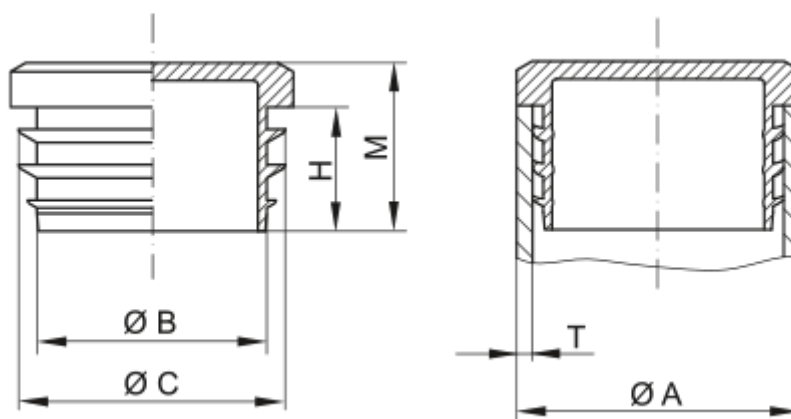

Data Sheet

Article number: 59GPN320GL10234

Description: KLEE Finned plugs GPN 320 - 102 (Wall thickness 3-4)

Measures

A = 102

B = 91

C = 96.5

H = 17

M = 22

T = 3-4